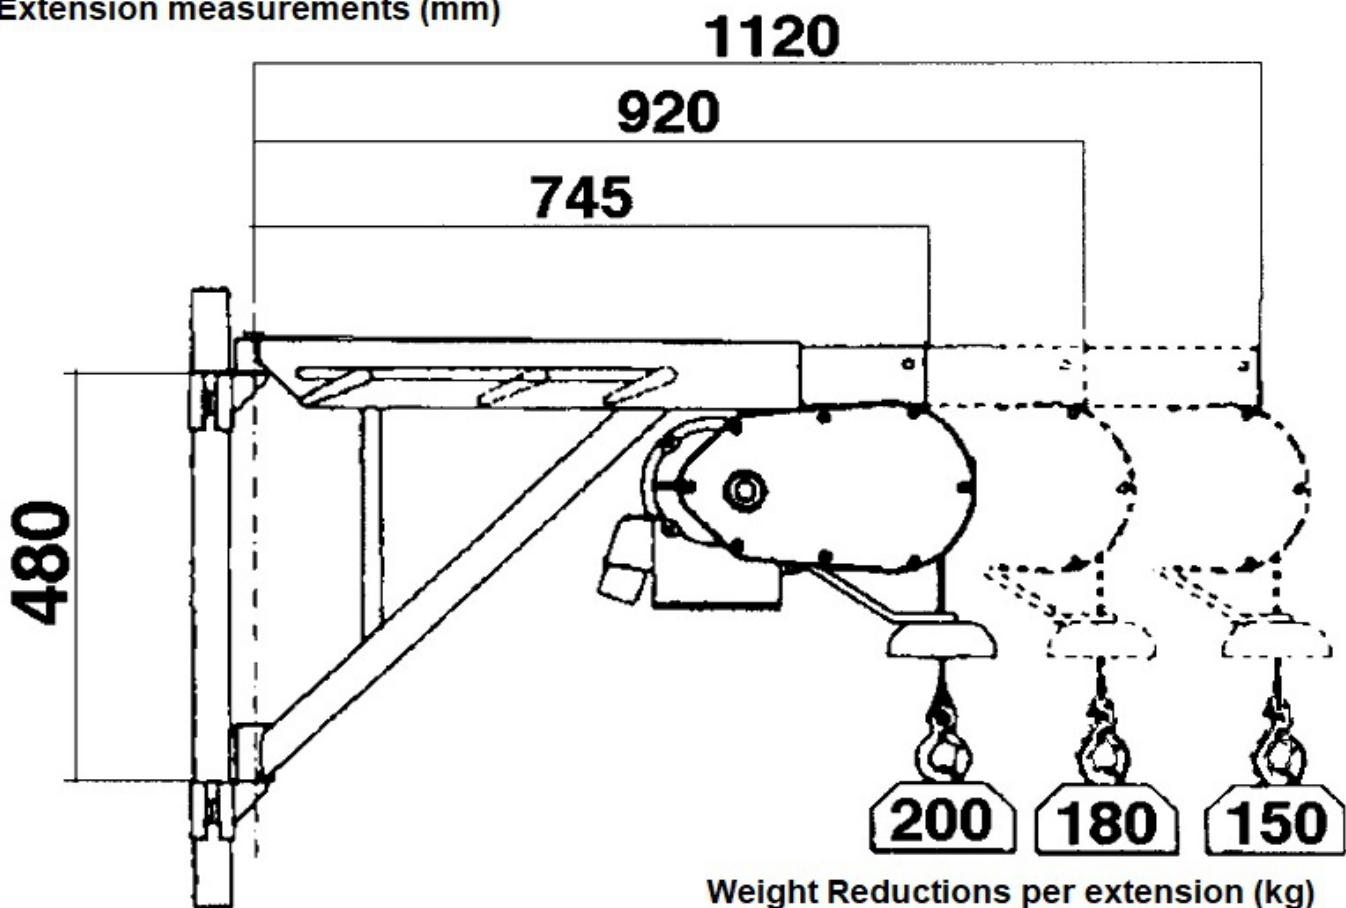

HE235	
Motor type :	Single phase
Voltage :	110v
Frequency	50Hz
Max. lifting capacity	200kg
Engine power	750W
Average lifting speed	23 m/Min
Cable length	25m
Steel cable diameter	5mm
Hoist weight	40kg
Dimensions	(mm) 830 x 270 x 520
Extend Reach "A" Frame	745mm to 1120mm

Extension measurements (mm)

Weight Reductions per extension (kg)